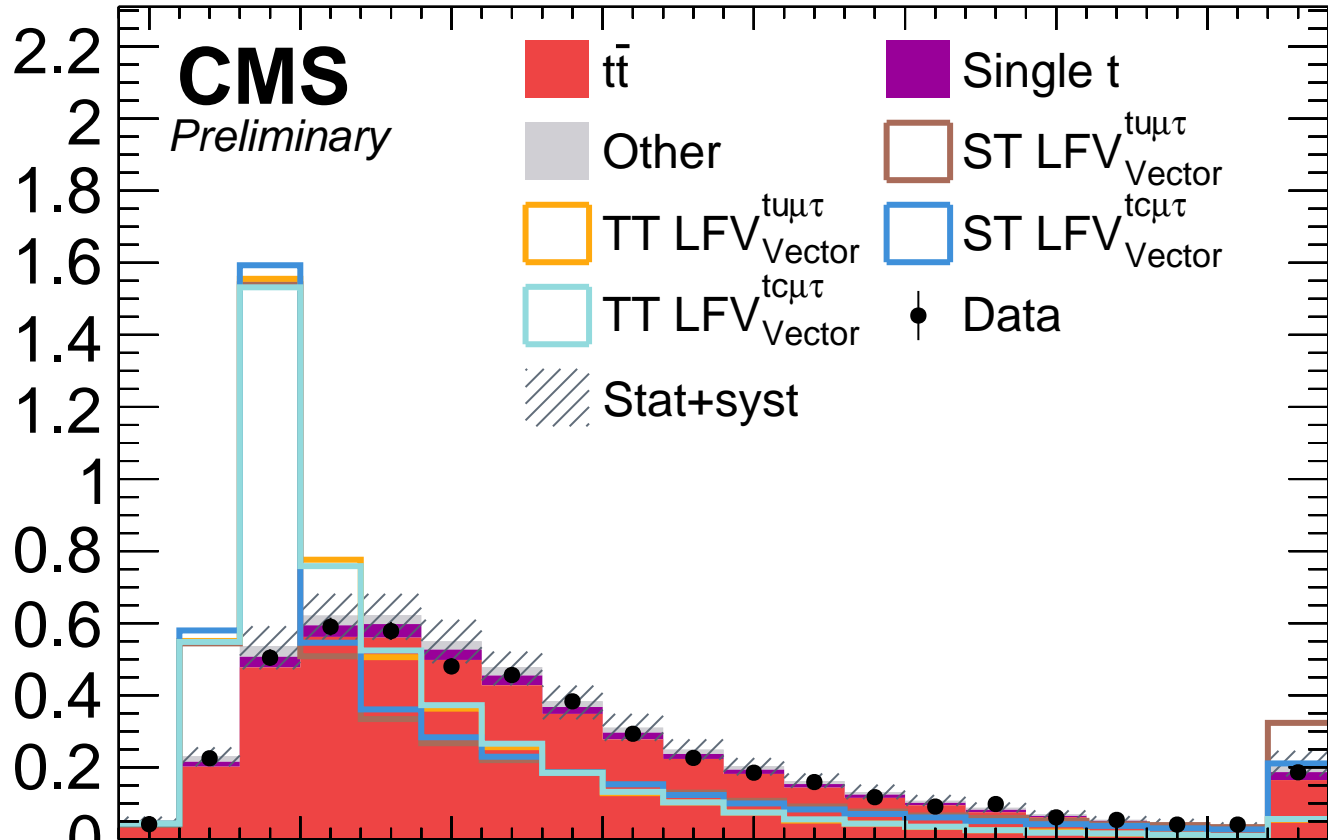

138 fb⁻¹ (13 TeV)

×10³

CMS

Preliminary

Events / 40 GeV

Data/Pred.