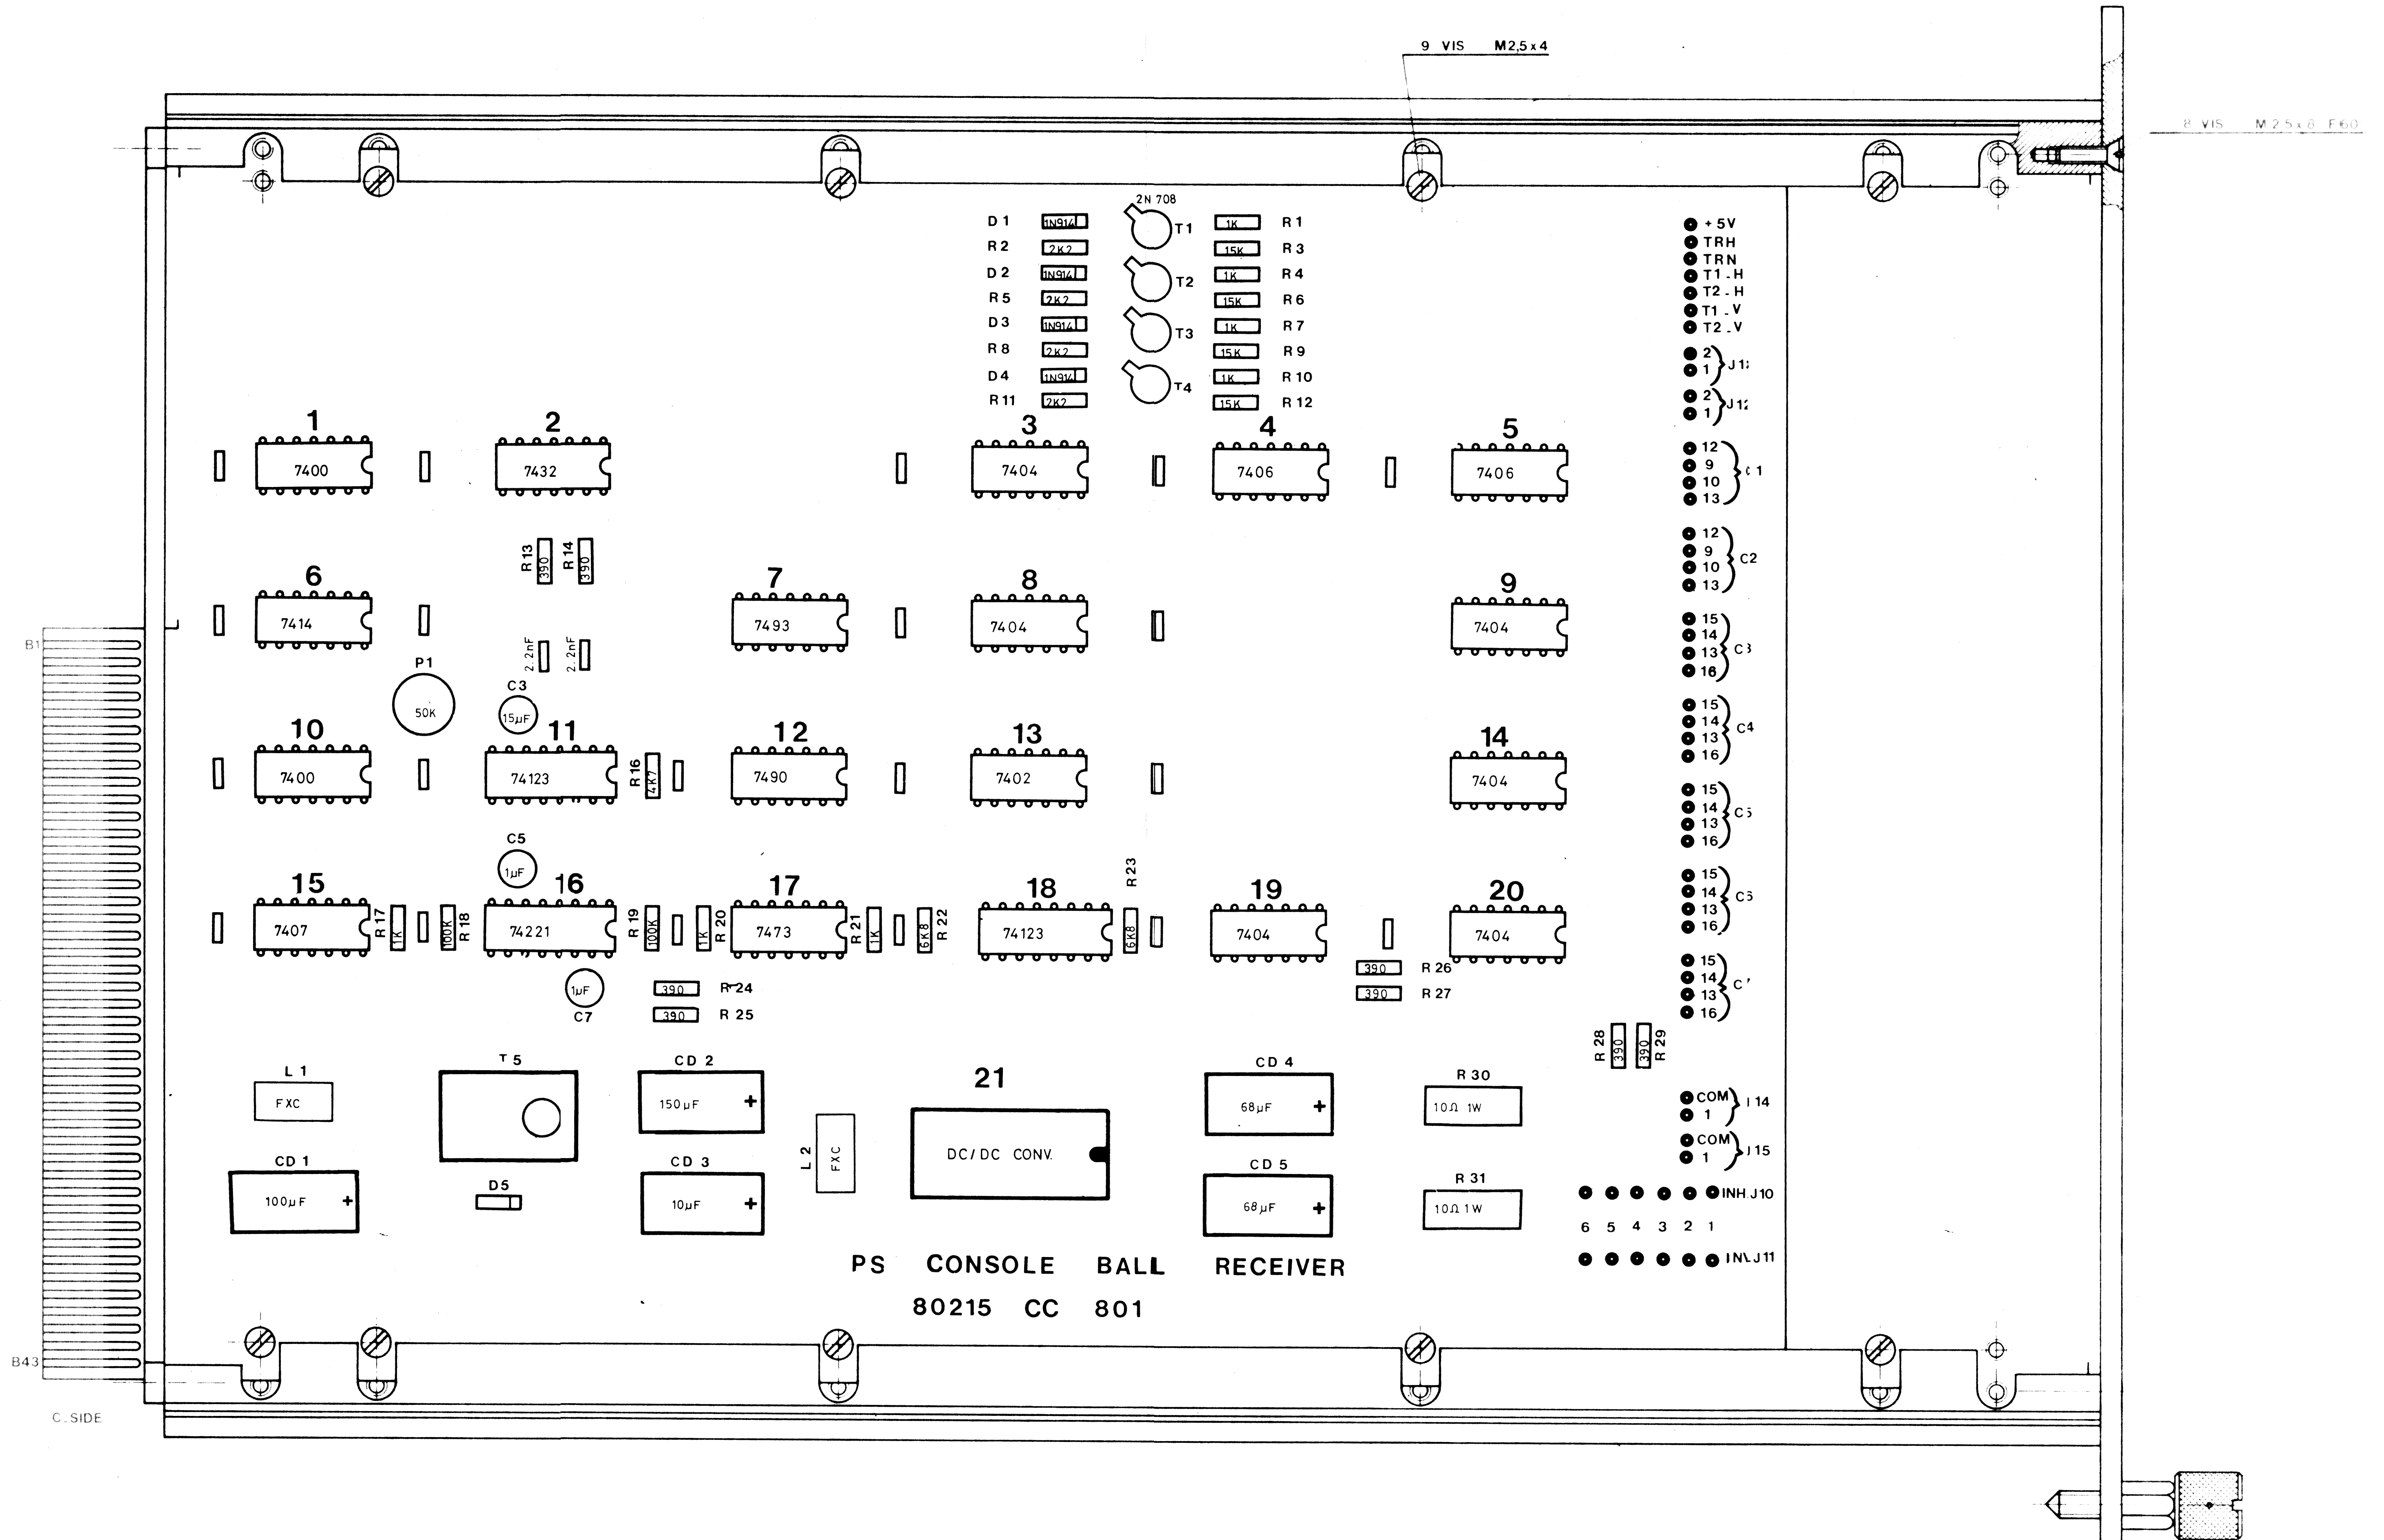

EDITIONS
 1) 23-01-80
 2) 1-2-80

PS CONSOLE BALL RECEIVER
 80215 CC 801

PS CONSOLE		ST JEAN LE 23-01-80	
MODULE CAMAC - 5H - L -		Ech. 2/1	
DECAM 2	PLAN D'IMPLANTATION DES COMPOSANTS		N° 80215 CC 802-1
	BALL RECEIVER		

EDITIONS

1. 29.02.80
G. GERBER

J10
IN. H

LEMO No 2 - 6 PINS

J11
IN. V

LEMO No 2 - 6 PINS

NE PAS MESURER sur ce dessin

TITLE	PS CONSOLE BALL RECEIVER	CERN MPS DOCU	80215 CC 2012
OLD NUMBER			