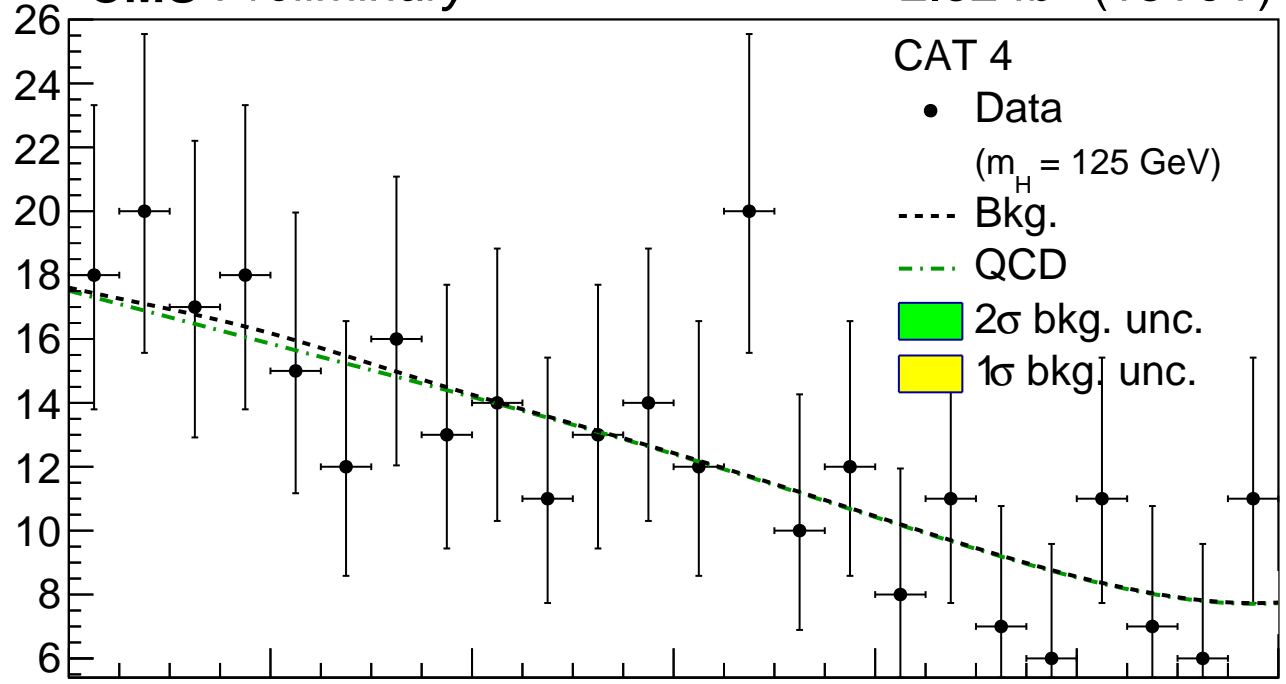

**CMS Preliminary**

**2.32 fb<sup>-1</sup> (13TeV)**

Events / 5.0 GeV

Data - Bkg