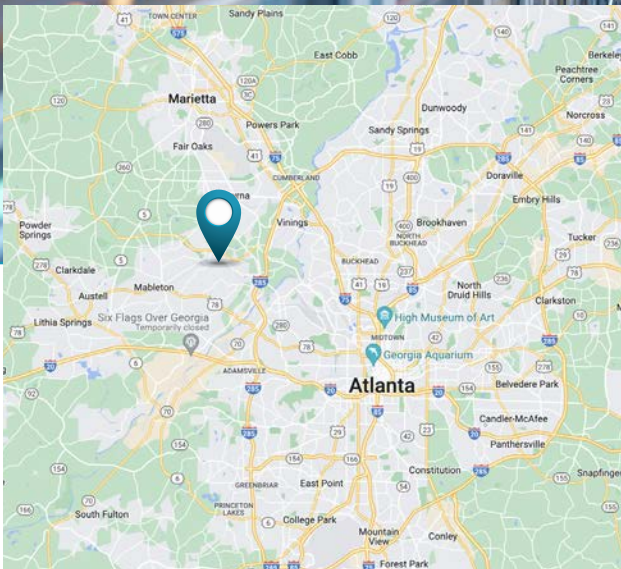

**Smyrna - GA**  
5600 United Drive  
Smyrna, GA 30082

## Smyrna Data Center

- Colocation, network and workplace facility
- Located just 15 miles northwest of downtown Atlanta, 30 minutes from Atlanta International Airport
- Ideal disaster recovery and business continuity destination
- Low-latency connectivity for real-time business applications, backup processes and other latency-sensitive applications

### Fully compliant and secure:

**Smyrna - GA**  
5600 United Drive  
Smyrna, GA 30082