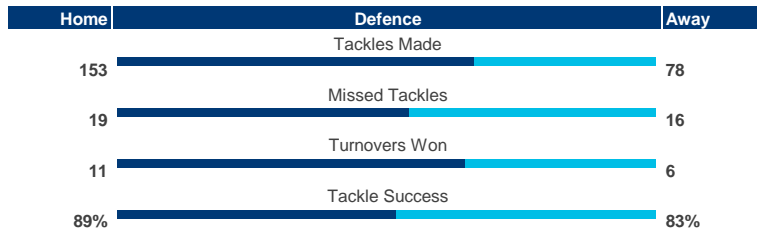

OFFICIAL RBS 6 NATIONS MATCH DATA DELIVERED BY ACCENTURE

Wales 19 - 10 France

26/02/2016, Principality Stadium, Referee: Wayne Barnes (Eng)

19 (6)

FT (HT)

10 (3)

George North (45)

Tries

Guilhem Guirado (78)

Dan Biggar (47)

Conversions

Francois Trinh-Duc (79)

Dan Biggar (21, 30, 42, 65)

Penalty Goals

Jules Plisson (33)

Drop Goals

Ball Carries

Liam Williams	9
Rob Evans	9
Dan Biggar	8

Metres Made

Dan Biggar	66
Gareth Davies	65
Liam Williams	42

Lineouts Won

Bradley Davies	3
Alun Wyn Jones	3
Dan Lydiate	1

Tackles

Taulupe Faletau	20
Sam Warburton	17
Bradley Davies	14

Ball Carries

Guilhem Guirado	14
Virimi Vakatawa	11
Maxime Machenaud	11

Metres Made

Virimi Vakatawa	39
Maxime Machenaud	33
Francois Trinh-Duc	28

Lineouts Won

Yoann Maestri	5
Loann Goujon	3
Alexandre Flanquart	2

Tackles

Guilhem Guirado	10
Alexandre Flanquart	8
Maxime Mermoz	7