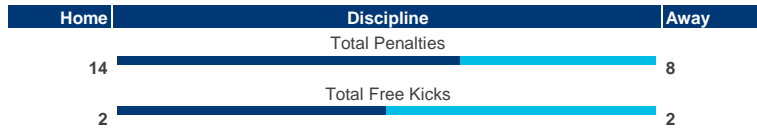

OFFICIAL RBS 6 NATIONS MATCH DATA DELIVERED BY ACCENTURE

Wales 19 - 10 France

26/02/2016, Principality Stadium, Referee: Wayne Barnes (Eng)

19 (6)

FT (HT)

10 (3)

George North (45)

Tries

Guilhem Guirado (78)

Dan Biggar (47)

Conversions

Francois Trinh-Duc (79)

Dan Biggar (21, 30, 42, 65)

Penalty Goals

Jules Plisson (33)

Drop Goals

Ball Carries

Liam Williams	9
Rob Evans	9
Dan Biggar	8

Metres Made

Dan Biggar	66
Gareth Davies	65
Liam Williams	42

Lineouts Won

Bradley Davies	3
Alun Wyn Jones	3
Dan Lydiate	1

Tackles

Taulupe Faletau	20
Sam Warburton	17
Bradley Davies	14

Ball Carries

Guilhem Guirado	14
Virimi Vakatawa	11
Maxime Machenaud	11

Metres Made

Virimi Vakatawa	39
Maxime Machenaud	33
Francois Trinh-Duc	28

Lineouts Won

Yoann Maestri	5
Loann Goujon	3
Alexandre Flanquart	2

Tackles

Guilhem Guirado	10
Alexandre Flanquart	8
Maxime Mermoz	7