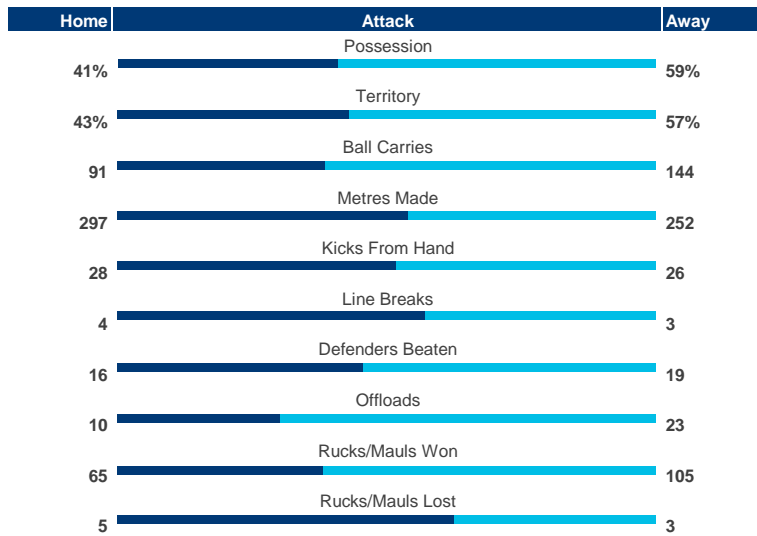

Ball Carries

Liam Williams	9
Rob Evans	9
Dan Biggar	8

Metres Made

Dan Biggar	66
Gareth Davies	65
Liam Williams	42

Lineouts Won

Bradley Davies	3
Alun Wyn Jones	3
Dan Lydiate	1

Tackles

Taulupe Faletau	20
Sam Warburton	17
Bradley Davies	14