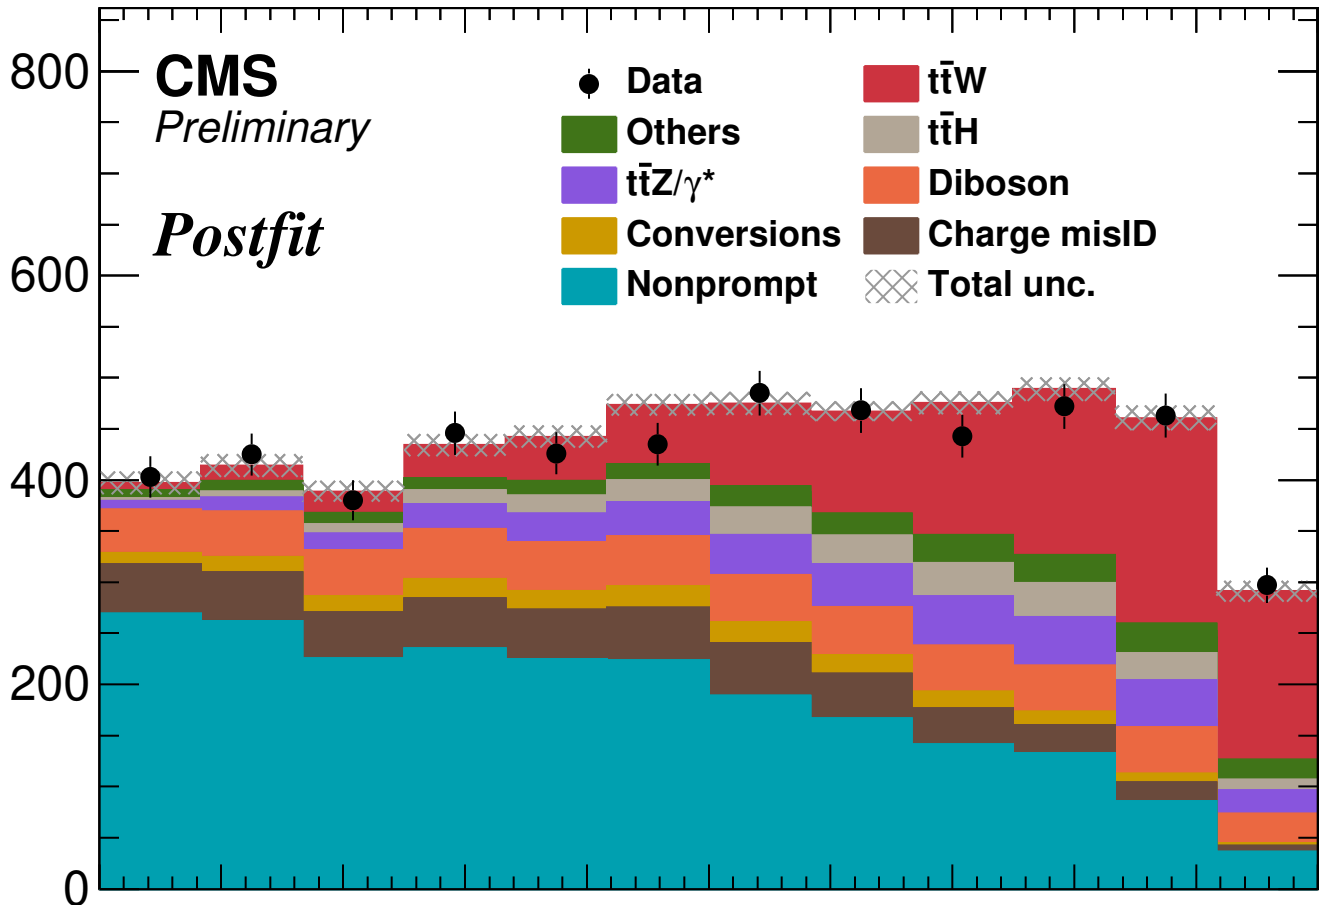

138 fb<sup>-1</sup> (13 TeV)

Events / 0.083

Data / Pred.

Event NN discriminant