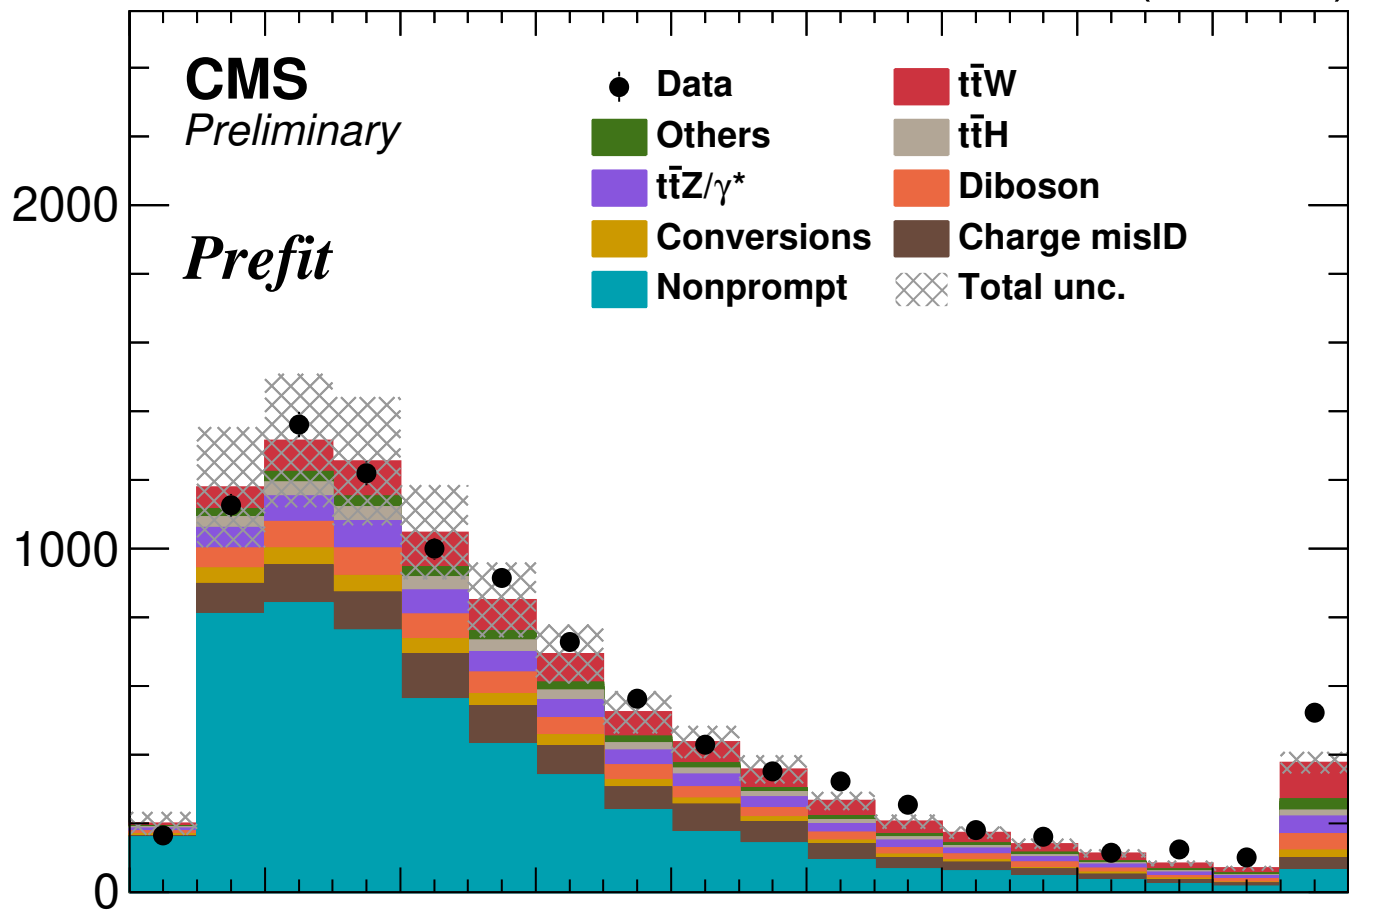

138 fb⁻¹ (13 TeV)

Events / 10 GeV

Data / Pred.