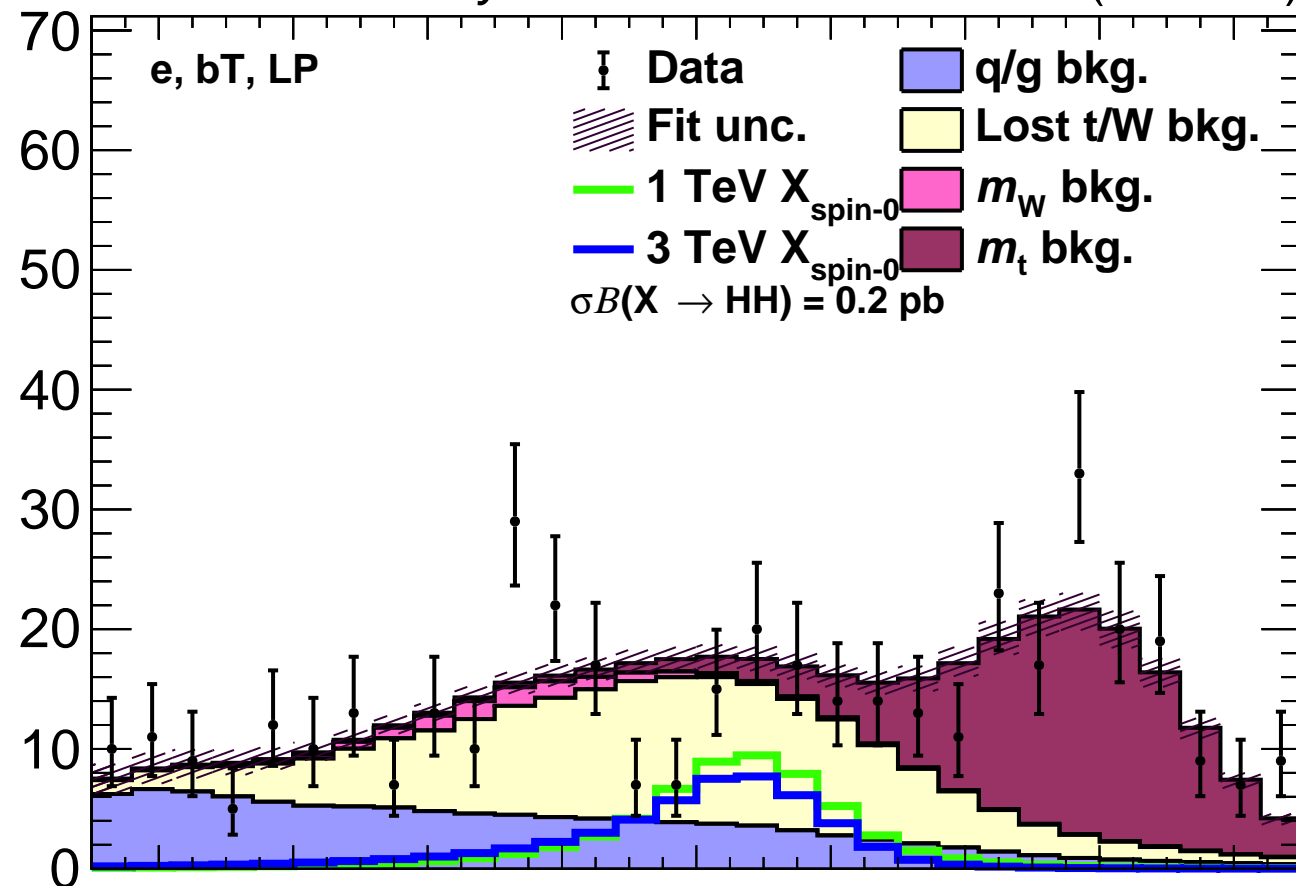

Events / 6 GeV

e, bT, LP

Data / fit